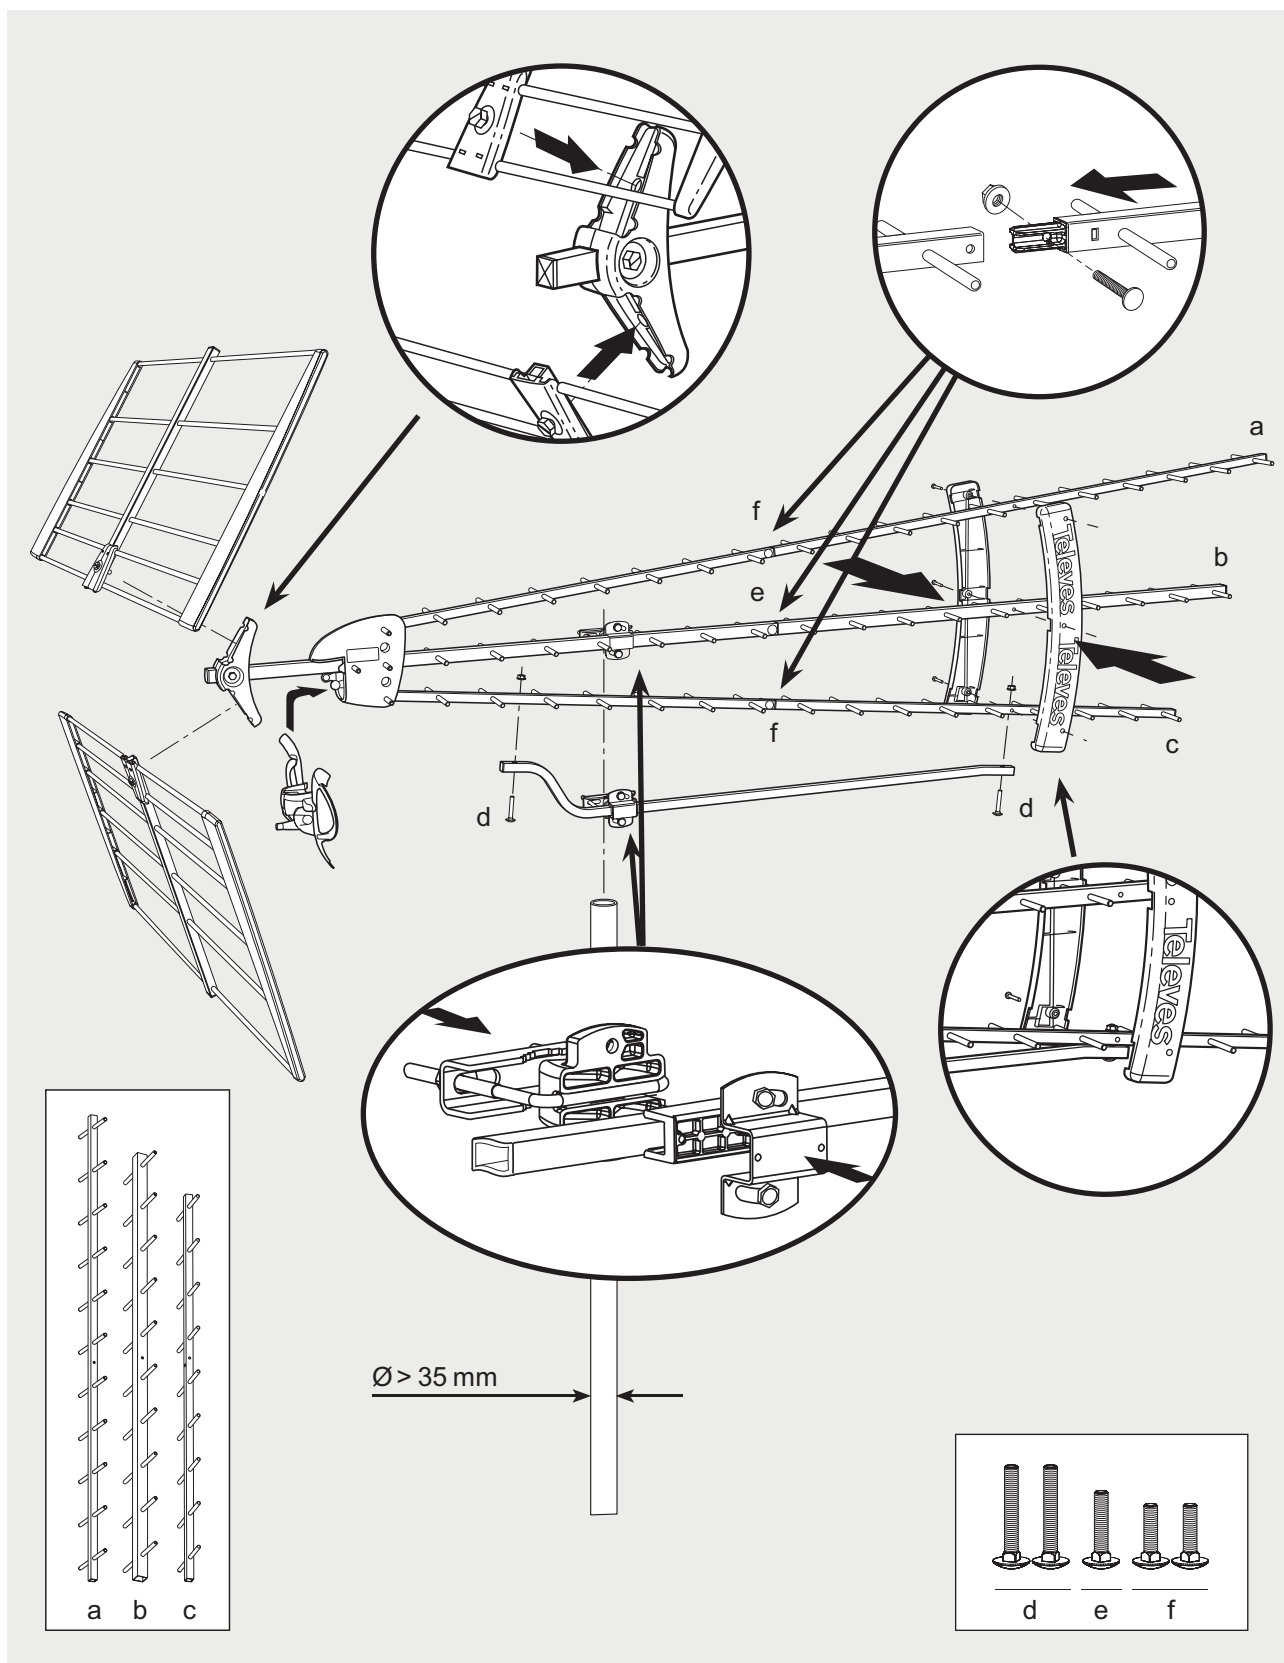

Antena DAT75 HDBOSS

Ref. A149701IC